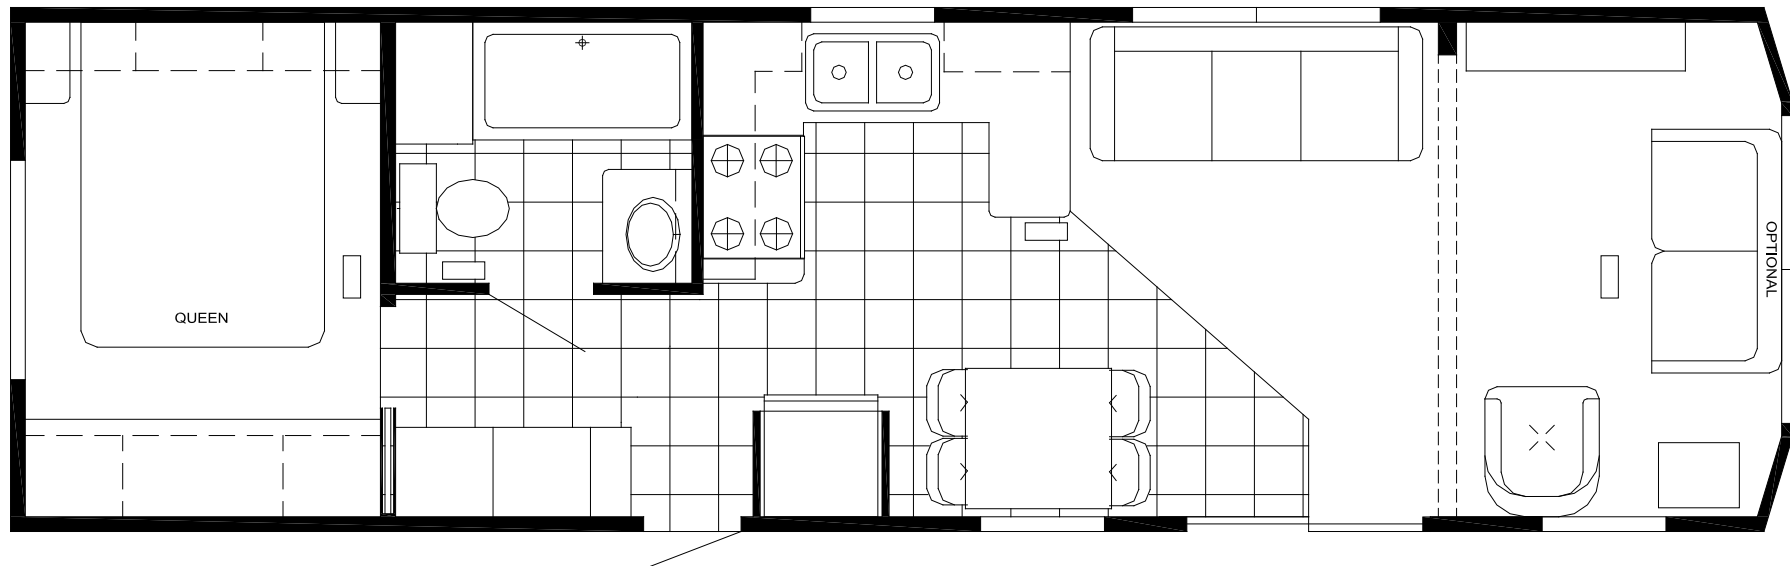

# The Parkvue

FRONT DEN | 1238-KD / 12' W x 36'6" L

## Kitchen

- Raised Panel Hardwood Cabinet Doors
- 18" CF Frost-Free Refrigerator
- 30" Deluxe Gas Range with Clock Timer
- 30" Spacemaker Microwave
- Laminated Countertops with Backsplash

## Furniture

- Residential Sofa Hide-A-Bed
- Swivel Rocker
- Dinette with 4 Chairs or Bar Stools
- End Table with Lamp
- Therapeutic Pillow Top Queen Bed

## Bathroom

- Bevel Edge Laminated Countertops with Backsplash
- Power Exhaust Vent
- 1 Piece Fiberglass Tub/Shower
- Curved Rod & Shower Curtain
- Porcelain Bath Sink