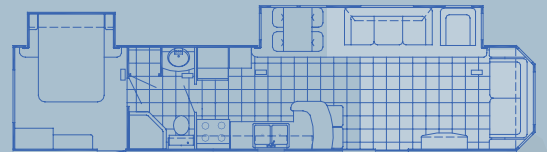

Construction

1. 5/8" Tongue & Groove Plywood Floor Decking
2. R-7 Insulation Throughout
3. 8' Ceiling Height

Front Living Room

GH40-FL / 39'8" L

Bunk with 1-1/2 Bath

GH40-BK / 39'8" L

Den

GH40-D / 39'8" L