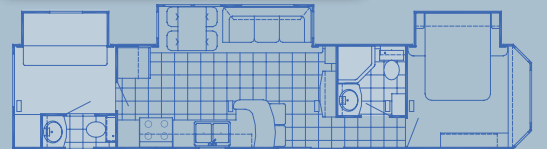

Construction

1. 5/8" Tongue & Groove Plywood Floor Decking
2. R-7 Insulation Throughout
3. 8' Ceiling Height

Front Living Room

GH40-FL / 39'8" L

Bunk with 1-1/2 Bath

GH40-BK / 39'8" L

Den

GH40-D / 39'8" L