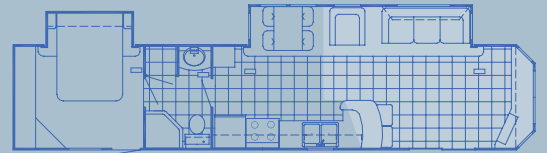

Furniture

1. 60" x 80" Therapeutic Pillow Top Mattress with Flex Steel Lift Bed with Storage
2. Swivel/Glider Recliner
3. Dining for 6 - (2) Bar Stools, Dinette Table w/ (4) Chairs with Under Seat Storage
4. 72" Hide-A-Bed Sofa with 2 Pillows

Construction

1. 5/8" Tongue & Groove Plywood Floor Decking
2. R-7 Insulation Throughout
3. 8' Ceiling Height

Front Living Room

GH40-FL / 39'8" L

Bunk with 1-1/2 Bath

GH40-BK / 39'8" L

Den

GH40-D / 39'8" L