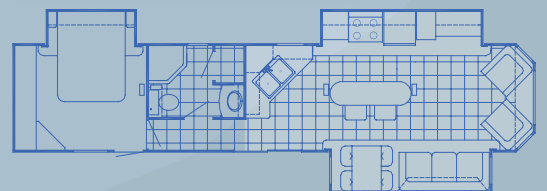

CANTERBURY®

For more than 30 years, Canterbury has been building high-quality havens that blend the simple life with the good life. From stainless steel appliances to an inviting interior, Canterbury RVs are designed to make you feel at home - no matter how far you are away from it. See your Canterbury dealer for more information.

CANTERBURYRV.COM

All materials, colors and features are subject to availability. Rev. 8/13